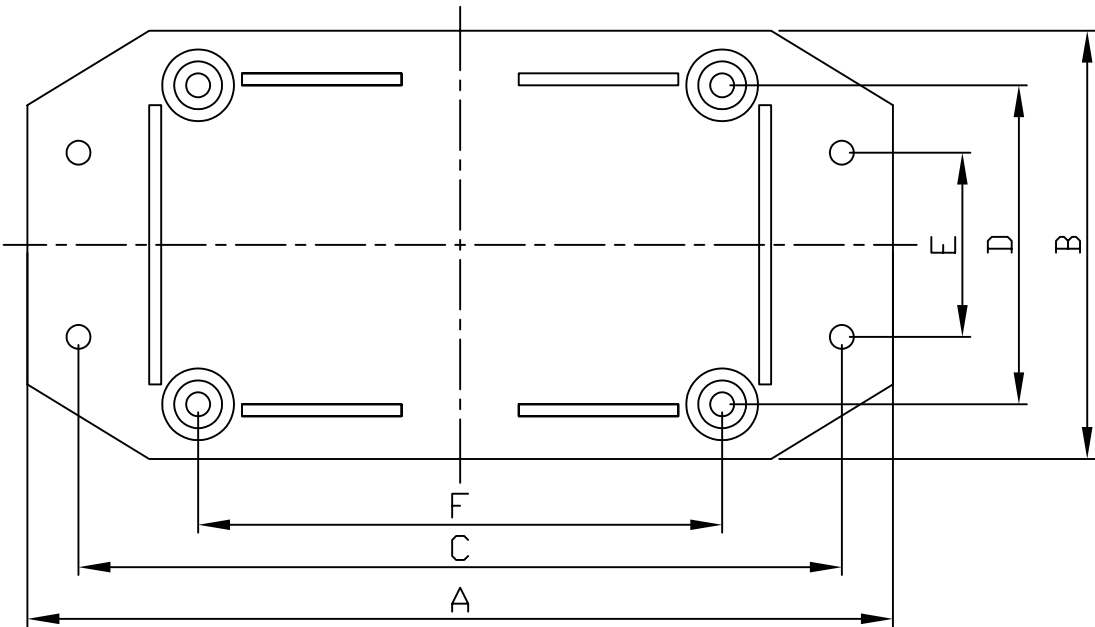

G1020BF SERIES

*PLASTIC BOX WITH PLASTIC FLANGED LID FOR WALL MOUNTING.

DIMENSION IN (mm)

STOCK NO.	A	B	C	D	E	F	G	H	I
G1020BF	108.5	53.7	95.7	40.0	23.1	65.7	2.1	3.5	1.0
G1022BF	156.0	67.1	143.1	49.5	30.4	113.2	2.6	3.5	1.0
G1024BF	185.7	95.5	171.0	78.8	55.0	140.6	2.6	3.5	1.0
G1025BF	225.0	113.0	211.0	95.0	60.1	179.5	2.8	3.5	1.0

REGARDING THE DIMENSION OF BASE ,
PLEASE REFER TO DRAWINGS OF G1020
SERIES.