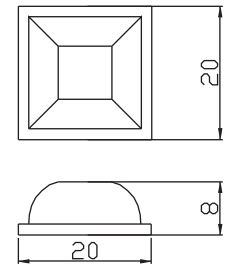

Rubber Feet

NEW
NEW

Item Number	Material	Description	External Dimension(mm)
RF-6002	PU	ROUND HEMISPHERE STYLE	H:2.5mm D:8.0mm
RF-6004	PU	ROUND STYLE	H:5.6mm D:10.3mm
RF-6006	PU	ROUND HEMISPHERE STYLE	H:6.0mm D:11.7mm
RF-6009	PU	SQUARE STYLE	H:5.4mm W:12.4mm L:12.4mm
RF-6010	PU	ROUND HEMISPHERE STYLE	H:2.7mm D:15mm
RF-6011	PU	ROUND HEMISPHERE STYLE	H:3.2mm D:20.5mm
RF-6012	PU	FLAT-ROUND STYLE	H:3.8mm D:12.5mm
RF-6016	PU	ROUND HEMISPHERE STYLE	H:8.0mm D:15.5mm

MATERIAL: RUBBER (SELF-ADHESIVE/WITH 3M GLUE) ; COLOR: BLACK

RF-3004