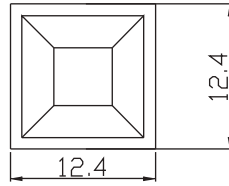

Rubber Feet

MATERIAL: PU (SELF-ADHESIVE/WITH 3M GLUE) ; COLOR: CLEAR

RF-6002

RF-6009