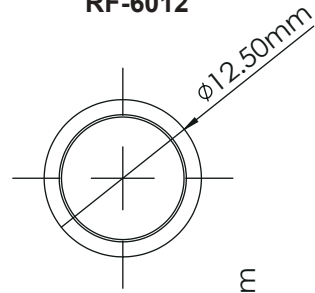

Rubber Feet

MATERIAL: PU (SELF-ADHESIVE/WITH 3M GLUE) ; COLOR: CLEAR

RF-6002

RF-6012