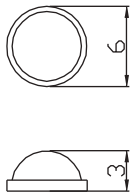

Rubber Feet

NEW
NEW

Item Number	Material	Description	External Dimension(mm)
RF-6002	PU	ROUND HEMISPHERE STYLE	H:2.5mm D:8.0mm
RF-6004	PU	ROUND STYLE	H:5.6mm D:10.3mm
RF-6006	PU	ROUND HEMISPHERE STYLE	H:6.0mm D:11.7mm
RF-6009	PU	SQUARE STYLE	H:5.4mm W:12.4mm L:12.4mm
RF-6010	PU	ROUND HEMISPHERE STYLE	H:2.7mm D:15mm
RF-6011	PU	ROUND HEMISPHERE STYLE	H:3.2mm D:20.5mm
RF-6012	PU	FLAT-ROUND STYLE	H:3.8mm D:12.5mm
RF-6016	PU	ROUND HEMISPHERE STYLE	H:8.0mm D:15.5mm

MATERIAL: RUBBER (SELF-ADHESIVE/WITH 3M GLUE) ; COLOR: BLACK

RF-1001