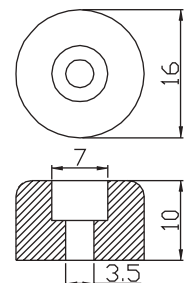

Rubber Feet

NEW
NEW

Item Number	Material	Description	External Dimension(mm)
RF-6002	PU	ROUND HEMISPHERE STYLE	H:2.5mm D:8.0mm
RF-6004	PU	ROUND STYLE	H:5.6mm D:10.3mm
RF-6006	PU	ROUND HEMISPHERE STYLE	H:6.0mm D:11.7mm
RF-6009	PU	SQUARE STYLE	H:5.4mm W:12.4mm L:12.4mm
RF-6010	PU	ROUND HEMISPHERE STYLE	H:2.7mm D:15mm
RF-6011	PU	ROUND HEMISPHERE STYLE	H:3.2mm D:20.5mm
RF-6012	PU	FLAT-ROUND STYLE	H:3.8mm D:12.5mm
RF-6016	PU	ROUND HEMISPHERE STYLE	H:8.0mm D:15.5mm

MATERIAL: RUBBER (SELF-ADHESIVE/WITH 3M GLUE) ; COLOR: BLACK

RF-4010