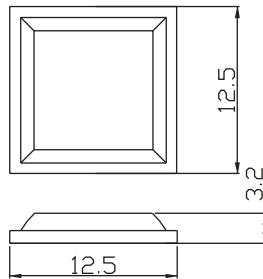

Rubber Feet

NEW
NEW

Item Number	Material	Description	External Dimension(mm)
RF-6002	PU	ROUND HEMISPHERE STYLE	H:2.5mm D:8.0mm
RF-6004	PU	ROUND STYLE	H:5.6mm D:10.3mm
RF-6006	PU	ROUND HEMISPHERE STYLE	H:6.0mm D:11.7mm
RF-6009	PU	SQUARE STYLE	H:5.4mm W:12.4mm L:12.4mm
RF-6010	PU	ROUND HEMISPHERE STYLE	H:2.7mm D:15mm
RF-6011	PU	ROUND HEMISPHERE STYLE	H:3.2mm D:20.5mm
RF-6012	PU	FLAT-ROUND STYLE	H:3.8mm D:12.5mm
RF-6016	PU	ROUND HEMISPHERE STYLE	H:8.0mm D:15.5mm

MATERIAL: RUBBER (SELF-ADHESIVE/WITH 3M GLUE) ; COLOR: BLACK

RF-2006