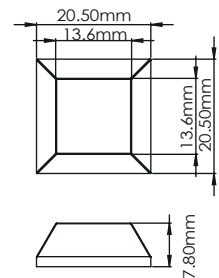

Rubber Feet

NEW
NEW

Item Number	Material	Description	External Dimension(mm)
RF-6002	PU	ROUND HEMISPHERE STYLE	H:2.5mm D:8.0mm
RF-6004	PU	ROUND STYLE	H:5.6mm D:10.3mm
RF-6006	PU	ROUND HEMISPHERE STYLE	H:6.0mm D:11.7mm
RF-6009	PU	SQUARE STYLE	H:5.4mm W:12.4mm L:12.4mm
RF-6010	PU	ROUND HEMISPHERE STYLE	H:2.7mm D:15mm
RF-6011	PU	ROUND HEMISPHERE STYLE	H:3.2mm D:20.5mm
RF-6012	PU	FLAT-ROUND STYLE	H:3.8mm D:12.5mm
RF-6016	PU	ROUND HEMISPHERE STYLE	H:8.0mm D:15.5mm

MATERIAL: RUBBER (SELF-ADHESIVE/WITH 3M GLUE) ; COLOR: BLACK

RF-3006