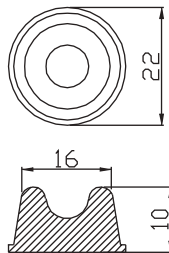

Rubber Feet

NEW
NEW

Item Number	Material	Description	External Dimension(mm)
RF-6002	PU	ROUND HEMISPHERE STYLE	H:2.5mm D:8.0mm
RF-6004	PU	ROUND STYLE	H:5.6mm D:10.3mm
RF-6006	PU	ROUND HEMISPHERE STYLE	H:6.0mm D:11.7mm
RF-6009	PU	SQUARE STYLE	H:5.4mm W:12.4mm L:12.4mm
RF-6010	PU	ROUND HEMISPHERE STYLE	H:2.7mm D:15mm
RF-6011	PU	ROUND HEMISPHERE STYLE	H:3.2mm D:20.5mm
RF-6012	PU	FLAT-ROUND STYLE	H:3.8mm D:12.5mm
RF-6016	PU	ROUND HEMISPHERE STYLE	H:8.0mm D:15.5mm

MATERIAL: RUBBER (SELF-ADHESIVE/WITH 3M GLUE) ; COLOR: BLACK

RF-2008