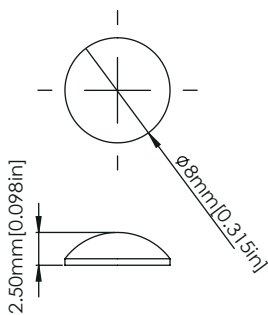

Rubber Feet

NEW
NEW

Item Number	Material	Description	External Dimension(mm)
RF-6002	PU	ROUND HEMISPHERE STYLE	H:2.5mm D:8.0mm
RF-6004	PU	ROUND STYLE	H:5.6mm D:10.3mm
RF-6006	PU	ROUND HEMISPHERE STYLE	H:6.0mm D:11.7mm
RF-6009	PU	SQUARE STYLE	H:5.4mm W:12.4mm L:12.4mm
RF-6010	PU	ROUND HEMISPHERE STYLE	H:2.7mm D:15mm
RF-6011	PU	ROUND HEMISPHERE STYLE	H:3.2mm D:20.5mm
RF-6012	PU	FLAT-ROUND STYLE	H:3.8mm D:12.5mm
RF-6016	PU	ROUND HEMISPHERE STYLE	H:8.0mm D:15.5mm

MATERIAL: RUBBER (SELF-ADHESIVE/WITH 3M GLUE) ; COLOR: BLACK

RF-1006