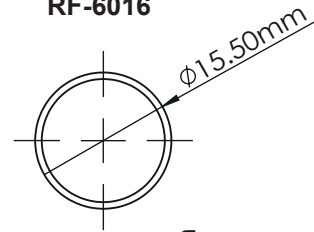

Rubber Feet

MATERIAL: PU (SELF-ADHESIVE/WITH 3M GLUE) ; COLOR: CLEAR

RF-6002

RF-6016