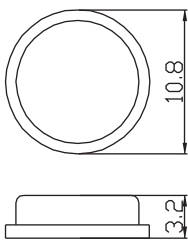

Rubber Feet

NEW
NEW

Item Number	Material	Description	External Dimension(mm)
RF-6002	PU	ROUND HEMISPHERE STYLE	H:2.5mm D:8.0mm
RF-6004	PU	ROUND STYLE	H:5.6mm D:10.3mm
RF-6006	PU	ROUND HEMISPHERE STYLE	H:6.0mm D:11.7mm
RF-6009	PU	SQUARE STYLE	H:5.4mm W:12.4mm L:12.4mm
RF-6010	PU	ROUND HEMISPHERE STYLE	H:2.7mm D:15mm
RF-6011	PU	ROUND HEMISPHERE STYLE	H:3.2mm D:20.5mm
RF-6012	PU	FLAT-ROUND STYLE	H:3.8mm D:12.5mm
RF-6016	PU	ROUND HEMISPHERE STYLE	H:8.0mm D:15.5mm

MATERIAL: RUBBER (SELF-ADHESIVE/WITH 3M GLUE) ; COLOR: BLACK

RF-1002