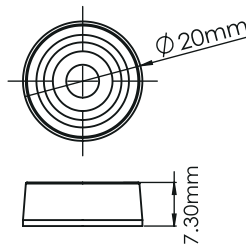

Rubber Feet

NEW
NEW

Item Number	Material	Description	External Dimension(mm)
RF-6002	PU	ROUND HEMISPHERE STYLE	H:2.5mm D:8.0mm
RF-6004	PU	ROUND STYLE	H:5.6mm D:10.3mm
RF-6006	PU	ROUND HEMISPHERE STYLE	H:6.0mm D:11.7mm
RF-6009	PU	SQUARE STYLE	H:5.4mm W:12.4mm L:12.4mm
RF-6010	PU	ROUND HEMISPHERE STYLE	H:2.7mm D:15mm
RF-6011	PU	ROUND HEMISPHERE STYLE	H:3.2mm D:20.5mm
RF-6012	PU	FLAT-ROUND STYLE	H:3.8mm D:12.5mm
RF-6016	PU	ROUND HEMISPHERE STYLE	H:8.0mm D:15.5mm

MATERIAL: RUBBER (SELF-ADHESIVE/WITH 3M GLUE) ; COLOR: BLACK

RF-1014