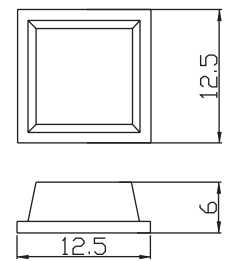

Rubber Feet

NEW
NEW

Item Number	Material	Description	External Dimension(mm)
RF-6002	PU	ROUND HEMISPHERE STYLE	H:2.5mm D:8.0mm
RF-6004	PU	ROUND STYLE	H:5.6mm D:10.3mm
RF-6006	PU	ROUND HEMISPHERE STYLE	H:6.0mm D:11.7mm
RF-6009	PU	SQUARE STYLE	H:5.4mm W:12.4mm L:12.4mm
RF-6010	PU	ROUND HEMISPHERE STYLE	H:2.7mm D:15mm
RF-6011	PU	ROUND HEMISPHERE STYLE	H:3.2mm D:20.5mm
RF-6012	PU	FLAT-ROUND STYLE	H:3.8mm D:12.5mm
RF-6016	PU	ROUND HEMISPHERE STYLE	H:8.0mm D:15.5mm

MATERIAL: RUBBER (SELF-ADHESIVE/WITH 3M GLUE) ; COLOR: BLACK

RF-3002