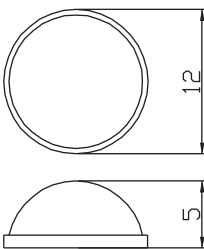

Rubber Feet

NEW
NEW

Item Number	Material	Description	External Dimension(mm)
RF-6002	PU	ROUND HEMISPHERE STYLE	H:2.5mm D:8.0mm
RF-6004	PU	ROUND STYLE	H:5.6mm D:10.3mm
RF-6006	PU	ROUND HEMISPHERE STYLE	H:6.0mm D:11.7mm
RF-6009	PU	SQUARE STYLE	H:5.4mm W:12.4mm L:12.4mm
RF-6010	PU	ROUND HEMISPHERE STYLE	H:2.7mm D:15mm
RF-6011	PU	ROUND HEMISPHERE STYLE	H:3.2mm D:20.5mm
RF-6012	PU	FLAT-ROUND STYLE	H:3.8mm D:12.5mm
RF-6016	PU	ROUND HEMISPHERE STYLE	H:8.0mm D:15.5mm

MATERIAL: RUBBER (SELF-ADHESIVE/WITH 3M GLUE) ; COLOR: BLACK

RF-1004