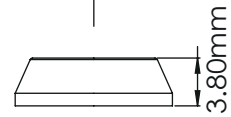

Rubber Feet

MATERIAL: PU (SELF-ADHESIVE/WITH 3M GLUE) ; COLOR: CLEAR

RF-6002

RF-6012