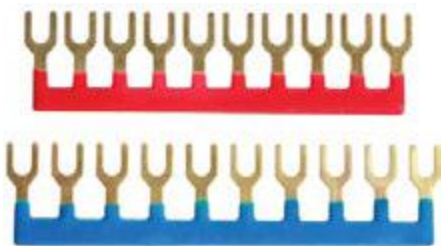

Earth Bar

Material

AL 80% CU 20%

Model	Size(mm)			Standard
	1	2	3	
SG-EB-3P	94	79		
SG-EB-4P	109	94		
SG-EB-5P	124	109		15X3t
SG-EB-6P	139	124	15	
SG-EB-8P	169	154		
SG-EB-10P	199	184		
SG-EB-12P	229	214		15X4t
SG-EB-15P	274	259		

- ※This product can be custom-made.
- ※5mm fixed bolts
- ※Material:CU 20% AL 80%
Copper Clad Aluminum(CCA)

SG-DC Terminal Block

쇼트바
SG-SBR-10P

Unit 포장단위 : 100 EA

※250V,10Amp

Model	Size(mm)		
	1	2	3
SG-DC-4P	49	22	22
SG-DC-6P	66	22	26
SG-DC-10P	99	22	26
SG-DC-15P	148	22	26
SG-DC-20P	190	22	31

Short Bar

Model	Color	Product Detail	Range of Use		
SG-SBR-10P	RED	Step	10Amp		
				TB-	4P, 4PT, 6P, 6PT, 10P, 15PT, 20PT, 30P
SG-SBB-10P	BLUE	Flat	15Amp		
				AL-	4P, 6P, 10P, 12P, 15P, 20P, 20PT, 30P, 40P
				TB-	4P15, 6P15, 10P15, 15P15, 20P15