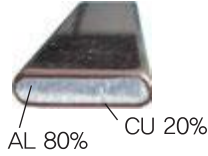

Earth Bar

Material

AL 80% CU 20%

Model	Size(mm)			Standard
	1	2	3	
SG-EB-3P	94	79		
SG-EB-4P	109	94		
SG-EB-5P	124	109		15X3t
SG-EB-6P	139	124	15	
SG-EB-8P	169	154		
SG-EB-10P	199	184		
SG-EB-12P	229	214		15X4t
SG-EB-15P	274	259		

- ※This product can be custom-made.
- ※5mm fixed bolts
- ※Material:CU 20% AL 80%
Copper Clad Aluminum(CCA)

SG-DC Terminal Block

쇼트바
SG-SBR-10P

Unit 포장단위 : 100 EA

※250V,10Amp

Model	Size(mm)		
	1	2	3
SG-DC-4P	49	22	22
SG-DC-6P	66	22	26
SG-DC-10P	99	22	26
SG-DC-15P	148	22	26
SG-DC-20P	190	22	31

Short Bar

Model	Color	Product Detail	Range of Use		
SG-SBR-10P	RED	Step	10Amp		
				TB-	4P, 4PT, 6P, 6PT, 10P, 15PT, 20PT, 30P
SG-SBB-10P	BLUE	Flat	15Amp		
				AL-	4P, 6P, 10P, 12P, 15P, 20P, 20PT, 30P, 40P
				TB-	4P15, 6P15, 10P15, 15P15, 20P15