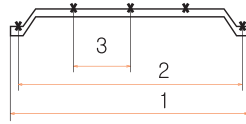

Earth Bar

Material

AL 80% CU 20%

Model	Size(mm)			Standard
	1	2	3	
SG-EB-3P	94	79		
SG-EB-4P	109	94		
SG-EB-5P	124	109		15X3t
SG-EB-6P	139	124	15	
SG-EB-8P	169	154		
SG-EB-10P	199	184		
SG-EB-12P	229	214		15X4t
SG-EB-15P	274	259		

- ※This product can be custom-made.
- ※5mm fixed bolts
- ※Material:CU 20% AL 80%
Copper Clad Aluminum(CCA)

SG-DC Terminal Block

쇼트바
SG-SBR-10P

Unit 포장단위 : 100 EA

※250V,10Amp

Model	Size(mm)		
	1	2	3
SG-DC-4P	49	22	22
SG-DC-6P	66	22	26
SG-DC-10P	99	22	26
SG-DC-15P	148	22	26
SG-DC-20P	190	22	31

Short Bar

Model	Color	Product Detail	Range of Use		
SG-SBR-10P	RED	Step	10Amp		
				TB-	4P, 4PT, 6P, 6PT, 10P, 15PT, 20PT, 30P
SG-SBB-10P	BLUE	Flat	15Amp		
				AL-	4P, 6P, 10P, 12P, 15P, 20P, 20PT, 30P, 40P
				TB-	4P15, 6P15, 10P15, 15P15, 20P15