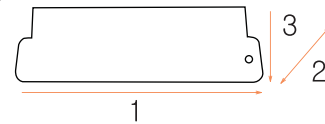

Earth Bar

Material

AL 80% CU 20%

Model	Size(mm)			Standard
	1	2	3	
SG-EB-3P	94	79		
SG-EB-4P	109	94		
SG-EB-5P	124	109		15X3t
SG-EB-6P	139	124	15	
SG-EB-8P	169	154		
SG-EB-10P	199	184		
SG-EB-12P	229	214		15X4t
SG-EB-15P	274	259		

- ※This product can be custom-made.
- ※5mm fixed bolts
- ※Material:CU 20% AL 80%
Copper Clad Aluminum(CCA)

SG-DC Terminal Block

쇼트바
SG-SBR-10P

Unit 포장단위 : 100 EA

※250V,10Amp

Model	Size(mm)		
	1	2	3
SG-DC-4P	49	22	22
SG-DC-6P	66	22	26
SG-DC-10P	99	22	26
SG-DC-15P	148	22	26
SG-DC-20P	190	22	31

Short Bar

Model	Color	Product Detail	Range of Use		
SG-SBR-10P	RED	Step	10Amp		
				TB-	4P, 4PT, 6P, 6PT, 10P, 15PT, 20PT, 30P
SG-SBB-10P	BLUE	Flat	15Amp		
				AL-	4P, 6P, 10P, 12P, 15P, 20P, 20PT, 30P, 40P
				TB-	4P15, 6P15, 10P15, 15P15, 20P15